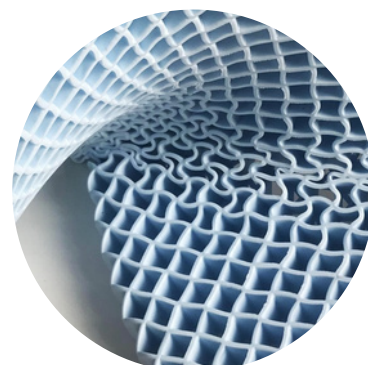

NEW!

Size

Length 44cm

Width 39cm

Depth 3cm

Description

Our Soflex® Cloud Cushion is made from a hyper-elastic rubber material that dramatically reduces the pressure on your lower pelvis and the bones that bear most of your weight when sitting down. The cushion instantly adapts as you move around, which prevents your tail bone from curving downwards and causing long-term discomfort (or coccydynia). This cushion is ideal in a wide variety of settings including wheel chairs, car seats, office chairs and more.

Components

Top Layer:

- Thermoplastic Elastomer with Diamond Cut Grid

Bottom Layer:

- Thermoplastic Elastomer with Diamond Cross Cut Grid

Cover:

- 100% Polyester & Anti-Slip Grips