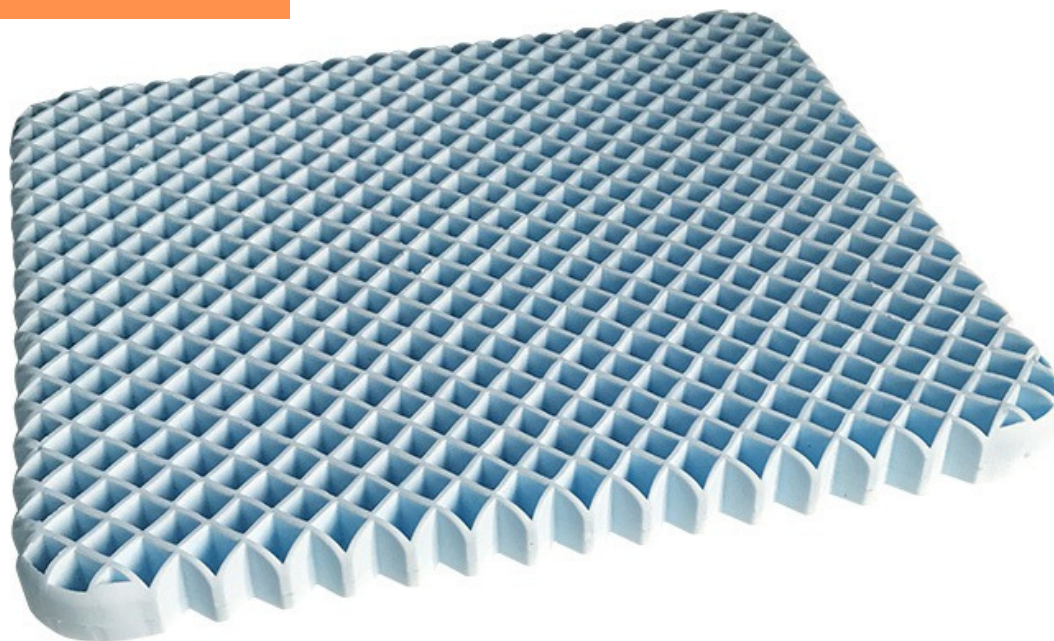

NEW!

Size

Length 44cm

Width 39cm

Depth 3cm

Description

Our Soflex® Cloud Cushion is made from a hyper-elastic rubber material that dramatically reduces the pressure on your lower pelvis and the bones that bear most of your weight when sitting down. The cushion instantly adapts as you move around, which prevents your tail bone from curving downwards and causing long-term discomfort (or coccydynia). This cushion is ideal in a wide variety of settings including wheel chairs, car seats, office chairs and more.

Components

Top Layer:

- Thermoplastic Elastomer with Diamond Cut Grid

Bottom Layer:

- Thermoplastic Elastomer with Diamond Cross Cut Grid

Cover:

- 100% Polyester & Anti-Slip Grips