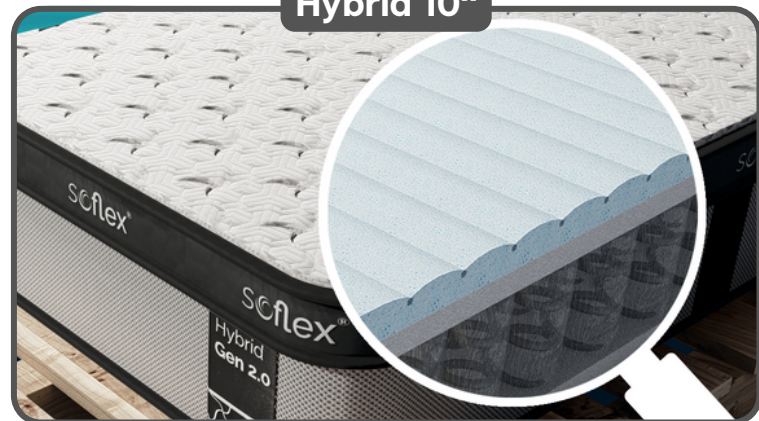

Hybrid 10"

Designed for hot and heavy sleepers, with the bounce and lift of a spring mattress

Air Flow Score

5/5

Firmness Score

7/10

4cm Gel Infused Air Memory Foam

3cm Postural Support Foam

14cm Twice Tempered Springs

2.5cm High Density Foam