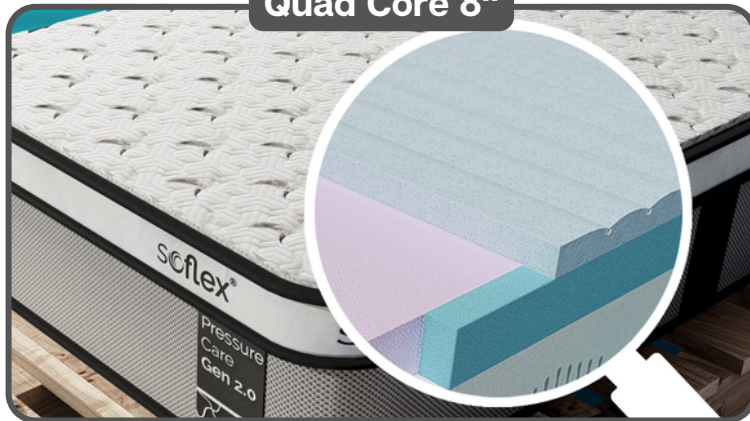

Mattress Features

Quad Core 8"

Designed to alleviate pressure sores and support the spine by equalising body weight

Air Flow Score

4/5

Firmness Score

8/10

4cm Gel Infused Air Memory Foam

4cm Latex Foam

Anti-Roll Box Frame

12cm Postural Support Foam

Live Chat