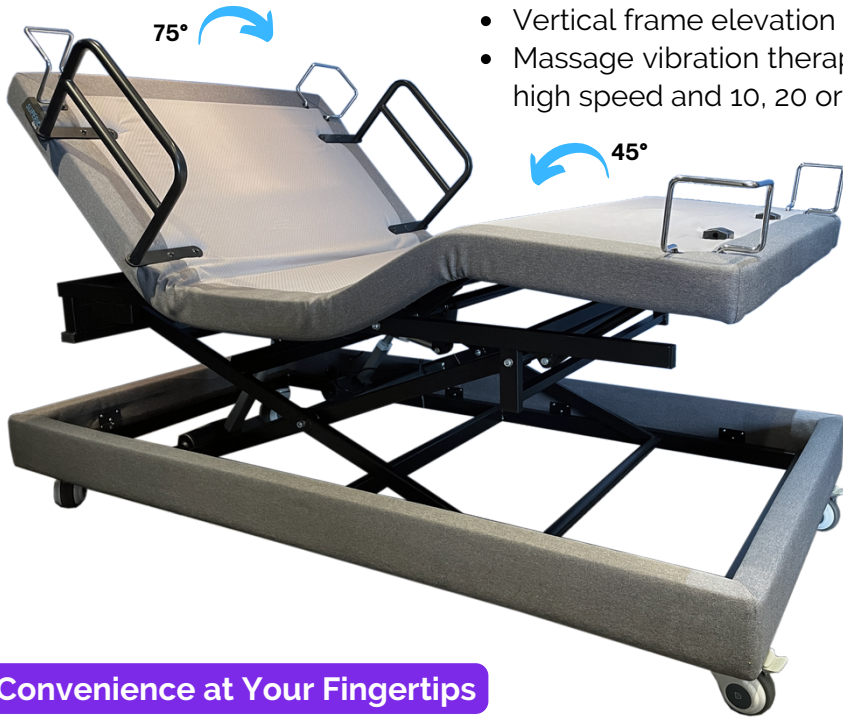

Bed Features

Find Your Comfort Zone

- Independent upper and lower body elevation with full range of motion
- Vertical frame elevation between 35 and 65cm off the ground
- Massage vibration therapy for upper and lower body with low, medium or high speed and 10, 20 or 30 minute timer

Long Lasting Performance

- Built with galvanised steel and German brand OKIN motors that deliver gentle movement for up to 220kg (total)
- Heavy duty lockable castor wheels help reduce the strain on carers and provide 14cm clearance to suit most wheeled or stationary hoists
- Static grab rails or collapsible safety rails (sold separately) offer extra support for transfers on and off the bed
- Emergency flat position can be enabled by 9 volt battery back up

Convenience at Your Fingertips

- User friendly wireless remote with soft back-lit buttons and grip
- "Zero Gravity" and "Flat" positions are saved to the remote for easy access
- Light up the dark with soft LED lights under the bed
- Corner bars and grip prevent mattress slipping and sliding