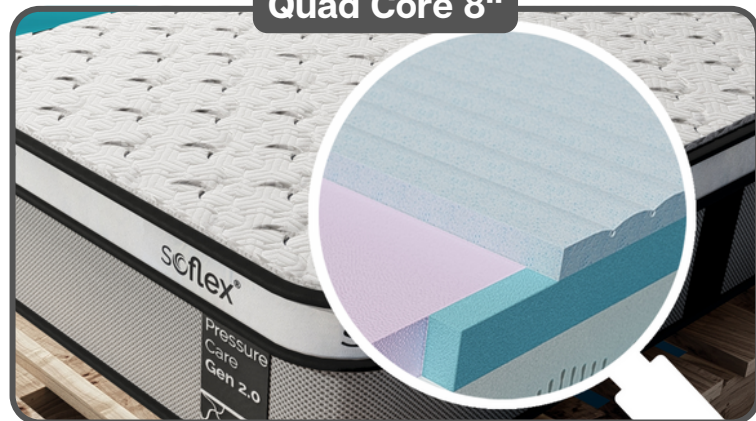

Mattress Features

Quad Core 8"

Designed to alleviate pressure sores and support the spine by equalising body weight

Air Flow Score
4/5

Firmness Score
8/10

4cm Gel Infused Air Memory Foam

4cm Latex Foam

Anti-Roll Box Frame

12cm Postural Support Foam

Live Chat