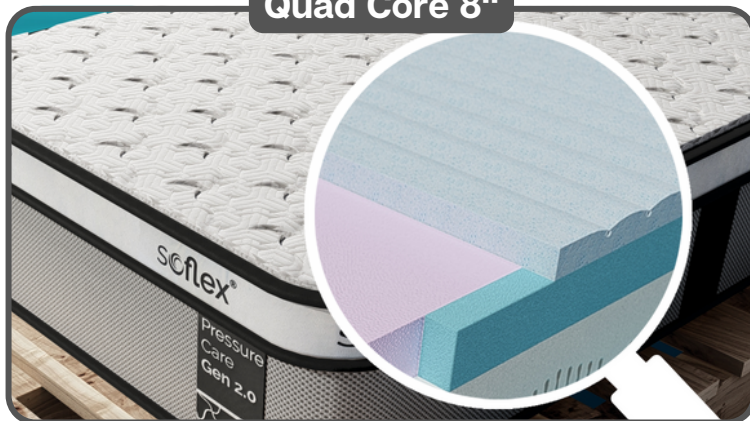

Mattress Features

Quad Core 8"

Designed to alleviate pressure sores and support the spine by equalising body weight

Air Flow Score

4/5

Firmness Score

8/10

4cm Gel Infused Air Memory Foam

4cm Latex Foam

Anti-Roll Box Frame

12cm Postural Support Foam

Live Chat