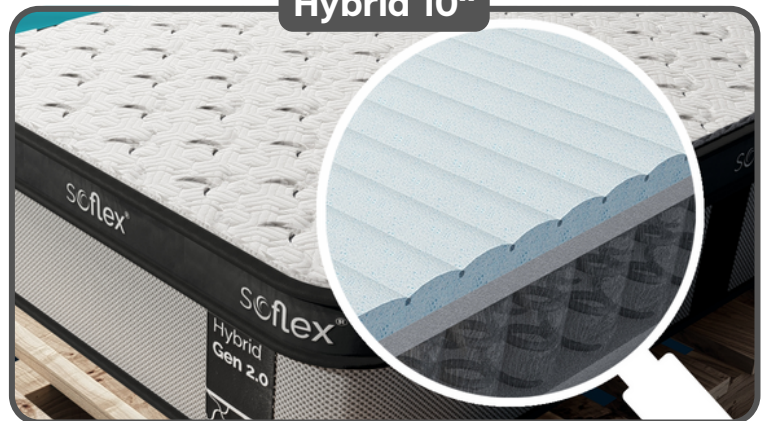

Hybrid 10"

Designed for hot and heavy sleepers, with the bounce and lift of a spring mattress

Air Flow Score
5/5

Firmness Score
7/10

4cm Gel Infused Air Memory Foam

3cm Postural Support Foam

14cm Twice Tempered Springs

2.5cm High Density Foam