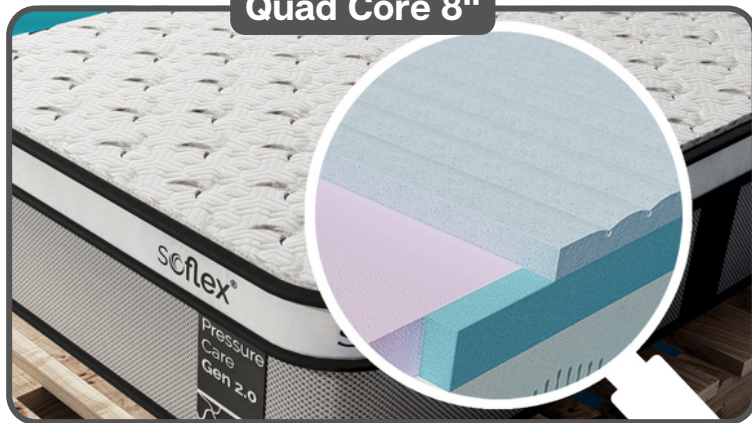

Mattress Features

Quad Core 8"

Memory & Latex Foam

A combination of gel infused air memory foam, resilient latex foam and high density postural support foam provides acute pressure relief without mattress sagging.

Anti-Roll Edge Support

A box frame of the strongest foam, helps maximise the surface area for sleep and minimises the risk of injury from rolling out during transfers on and off the bed.

Unique Air Flow Design

Our unique mattress profile features cuts to help dissipate heat. This allows for greater air permeability and comfort by flexing into different positions.

Air Flow Score

4/5

Firmness Score

8/10

4cm Gel Infused Air Memory Foam

4cm Latex Foam

Anti-Roll Box Frame

12cm Postural Support Foam

Live Chat

Speak to an expert