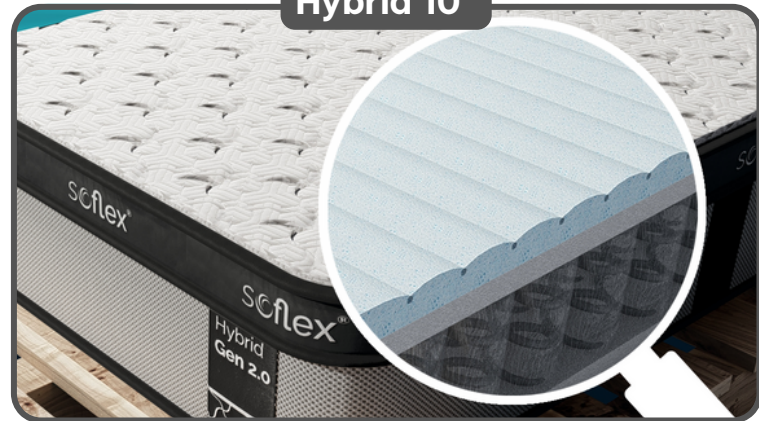

Hybrid 10"

Designed for hot and heavy sleepers, with the bounce and lift of a spring mattress

Air Flow Score

5/5

Firmness Score

7/10

4cm Gel Infused Air Memory Foam

3cm Postural Support Foam

14cm Twice Tempered Springs

2.5cm High Density Foam